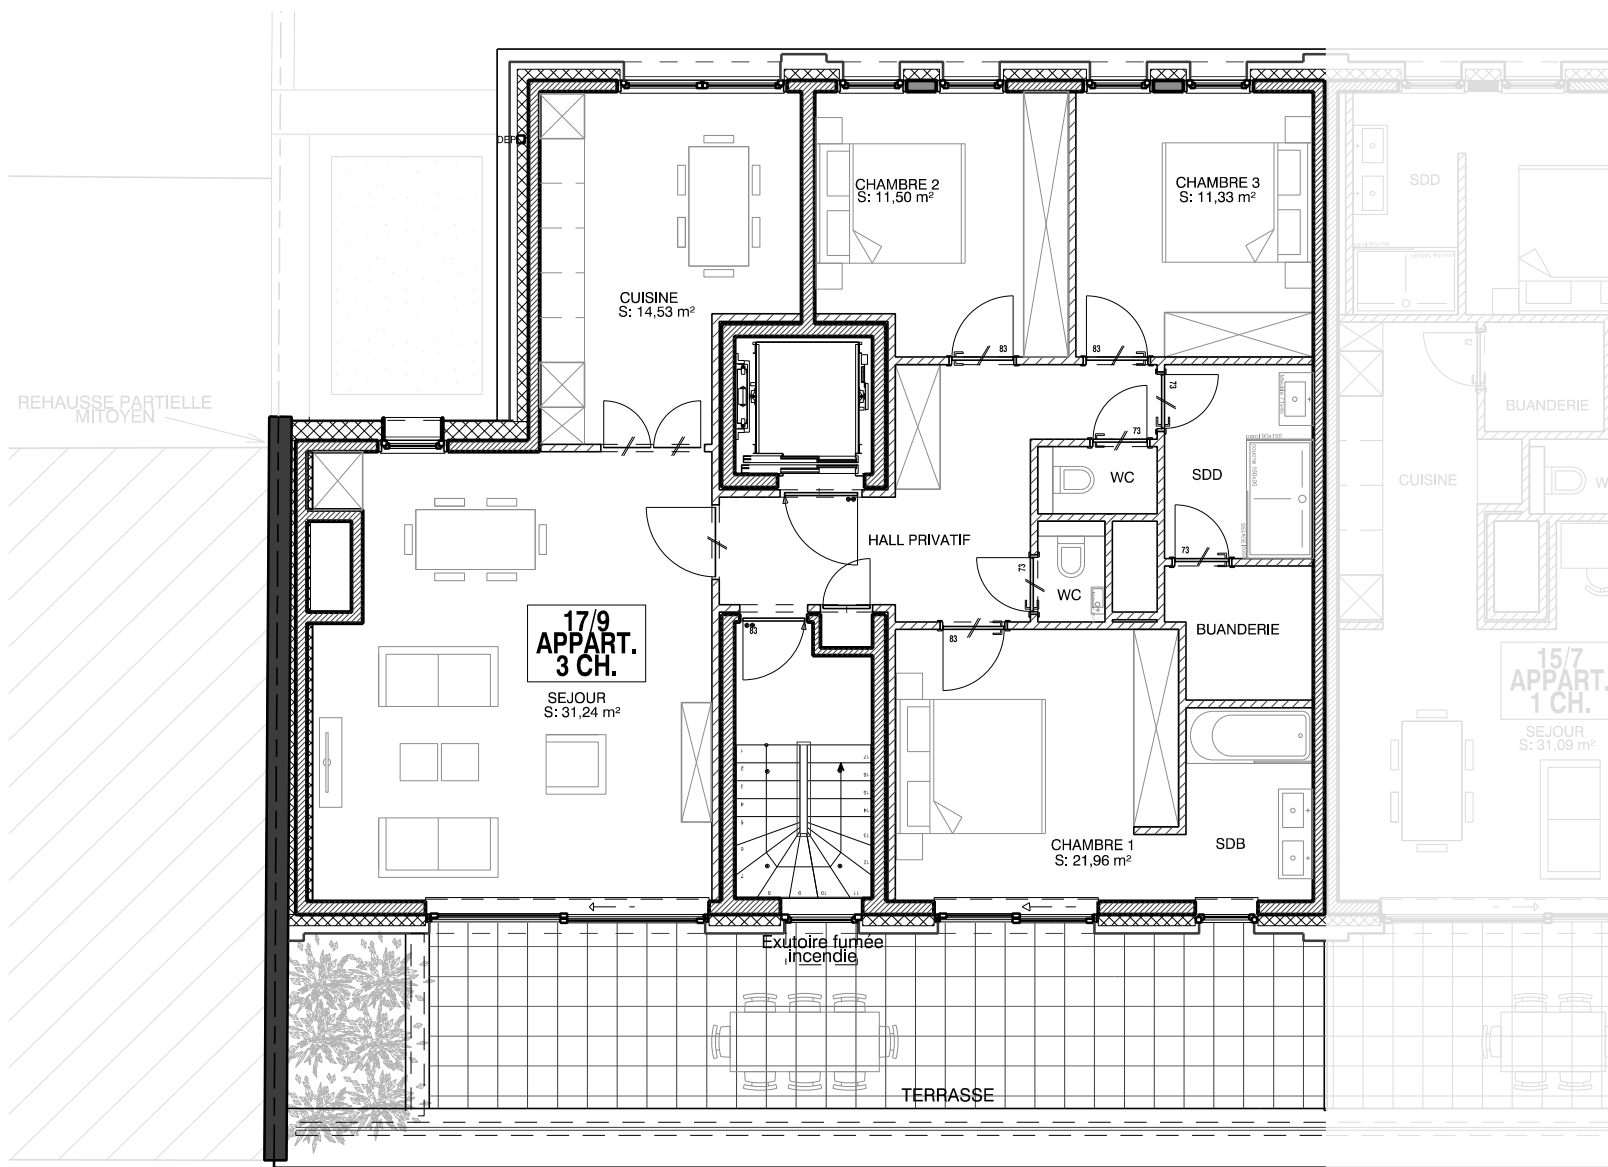

PROJECT : THE FELICITY
Commercial Plan

BOULEVARD DE LA WOLUVE / WOLUVELAAN 46/11
1200 BRUXELLES / BRUSSEL
Tel: +32 2 740 14 50

Date : 26/01/2021

Location : Rue Meyers-Hennau n°7-19
1020 Laeken
Meyers-Hennaustraat n°7-19
1020 Laeken

+4